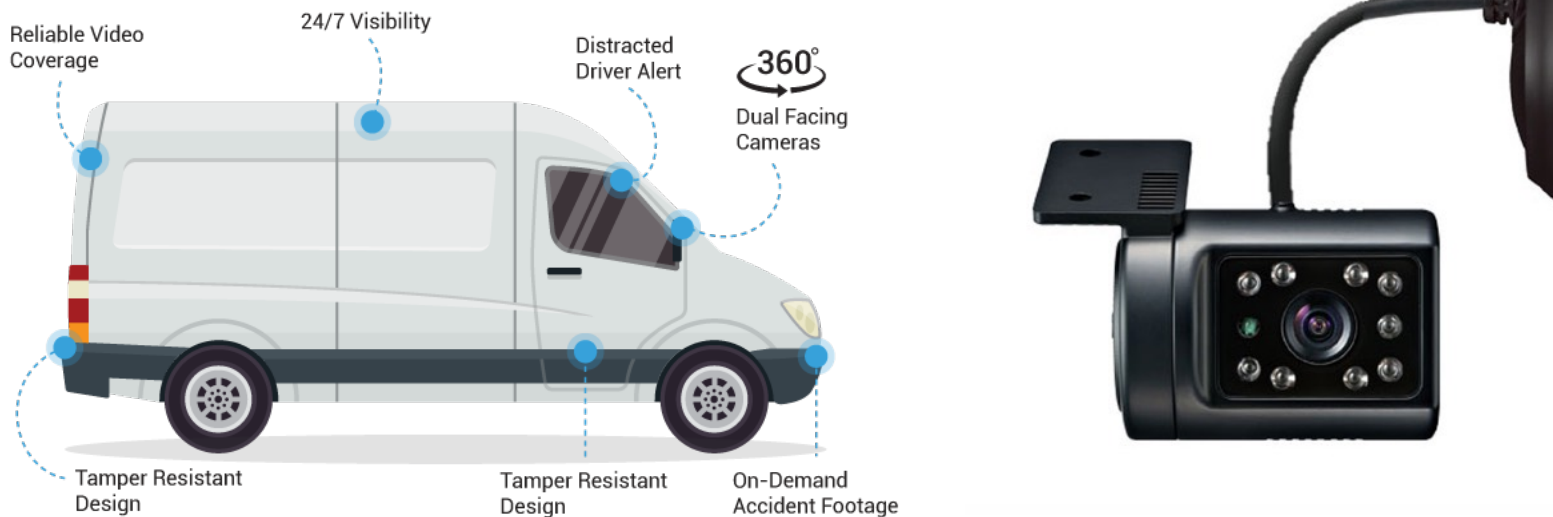

# MULTI CAMERA VIDEO TELEMATICS

VidFleet™ offers both a driver's-eye view of the road and optional driver-facing monitoring, giving you get the most complete picture of the drive possible. With safety-critical event detection and high-quality video recording, VidFleet™ captures and stores the crucial footage you need to defend your drivers, safeguard your assets, and protect your business.

**CONNECT MULTIPLE  
CAMERAS (4)**

**VARIOUS CAMERA  
OPTIONS**

**DUAL RECORD MODE  
(CONTINUOUS + EVENT)**

**SAVES MONEY**

**PROOF**

**SAVES TIME**

**VIDEO VERIFICATION**